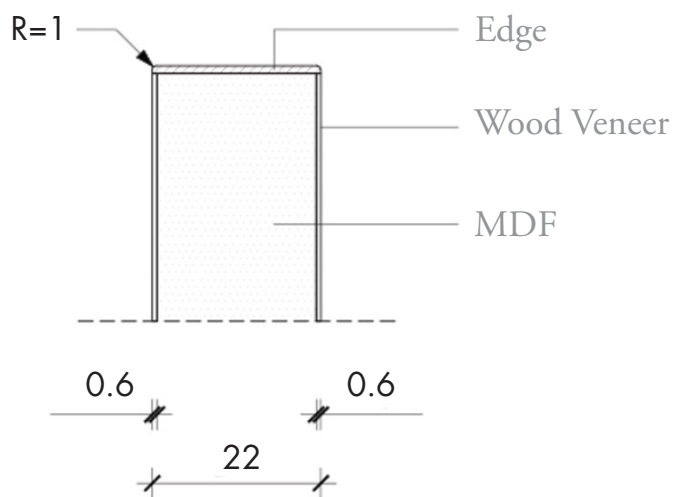

ROVERE BRONZO

ANVUW-04

alta
by 

FEATURES

Material: Wood Veneer

Panel Core: 22mm MDF (medium density fiberboard, class E1)

Exterior Material: 0.5mm wood veneer (European Oak, European Walnut, and Wenge)

Exterior Finish: Matte finish with UV - Oil lacquer